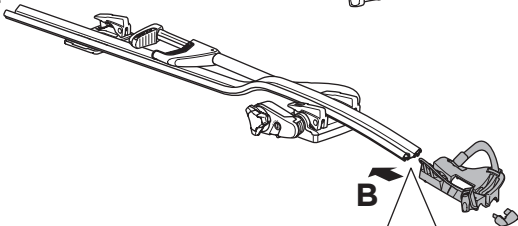

Thule ProRide Fatbike Adapter 5981

> Instructions

2

A

B

B

* Fit Tips!

ProRide 598