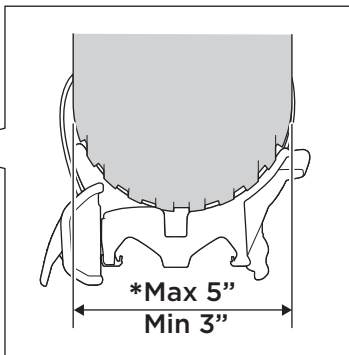

Thule ProRide Fatbike Adapter 5981

> Instructions

2

A

B

B

* Fit Tips!

ProRide 598